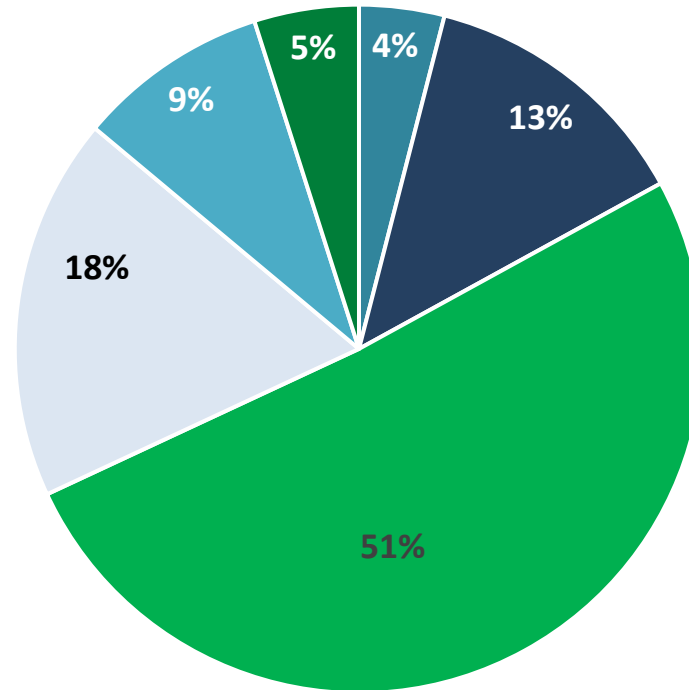

Student Demographics

As of Fall 2025 Census

Fall 2025 Enrollment by Race/Ethnicity

5 Year Enrollment by Program

Fall 2025 Enrollment by Age

■ <18 ■ 18 ■ 19-24 ■ 25-34 ■ 35-44 ■ 45+