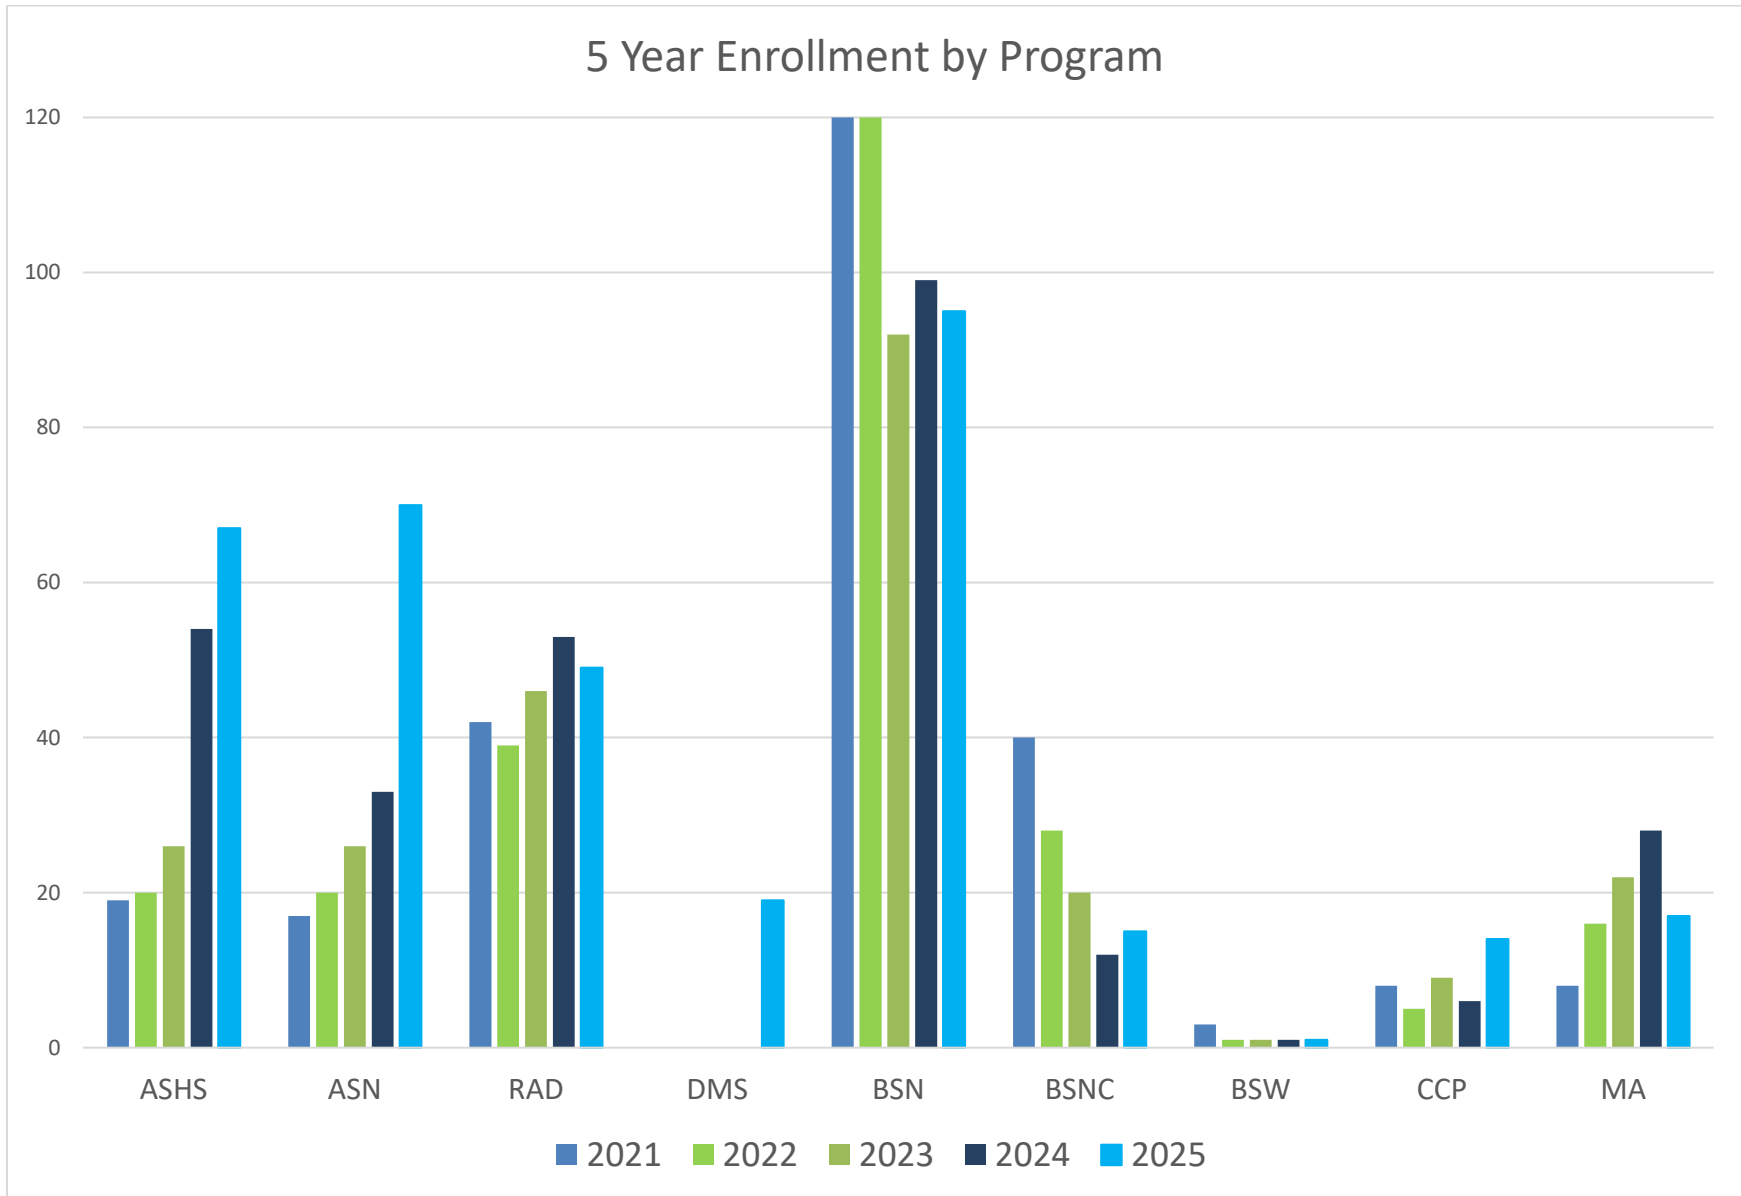

Student Demographics

As of Fall 2025 Census

Fall 2025 Enrollment by Race/Ethnicity

5 Year Enrollment by Program

Fall 2025 Enrollment by Age

■ <18 ■ 18 ■ 19-24 ■ 25-34 ■ 35-44 ■ 45+