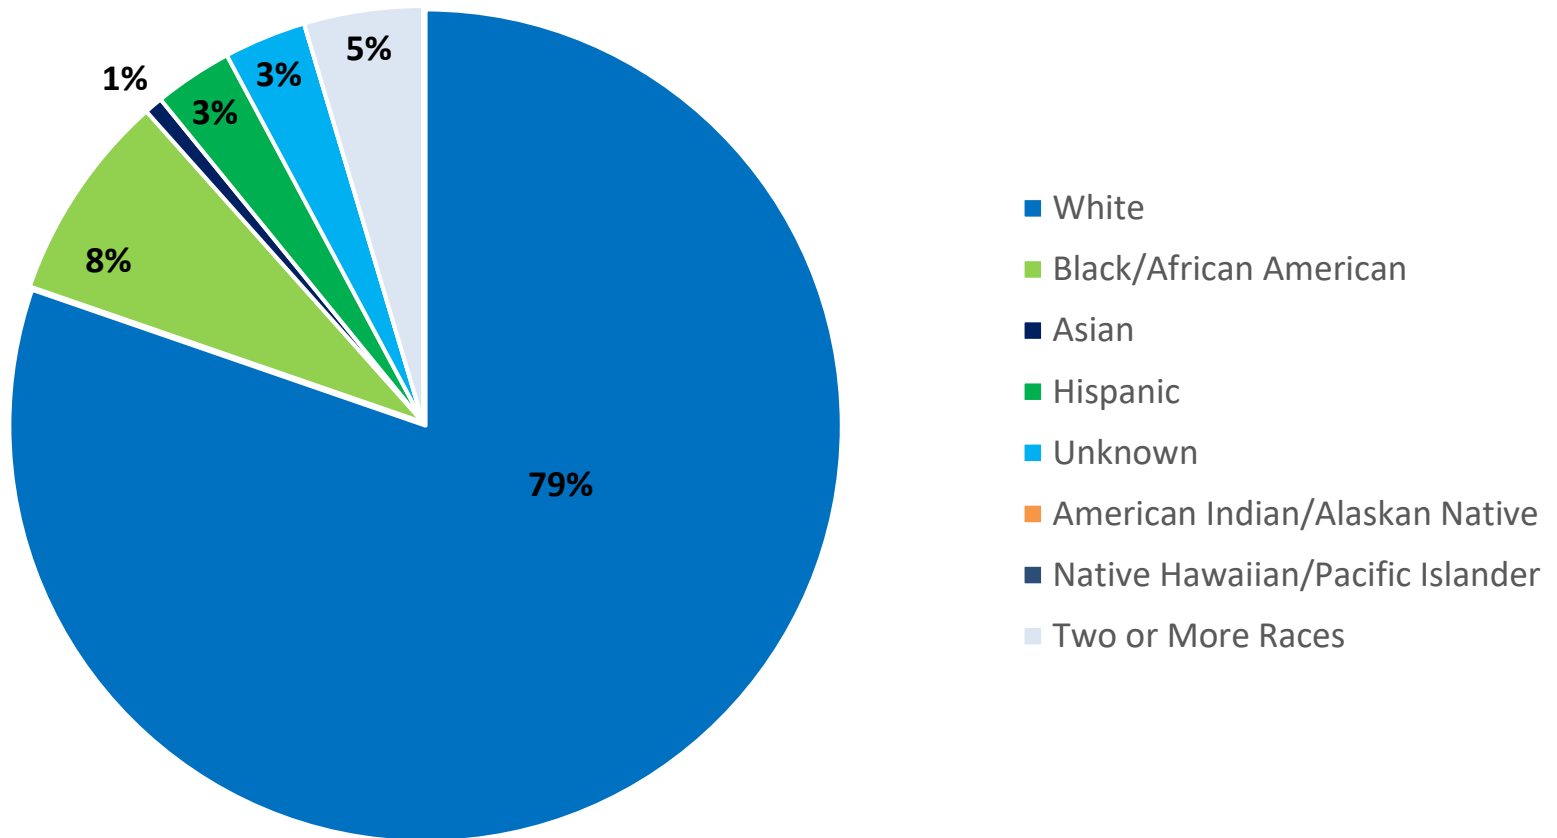

Student Demographics

As of Fall 2025 Census

Fall 2025 Enrollment by Race/Ethnicity

5 Year Enrollment by Program

Fall 2025 Enrollment by Age

■ <18 ■ 18 ■ 19-24 ■ 25-34 ■ 35-44 ■ 45+