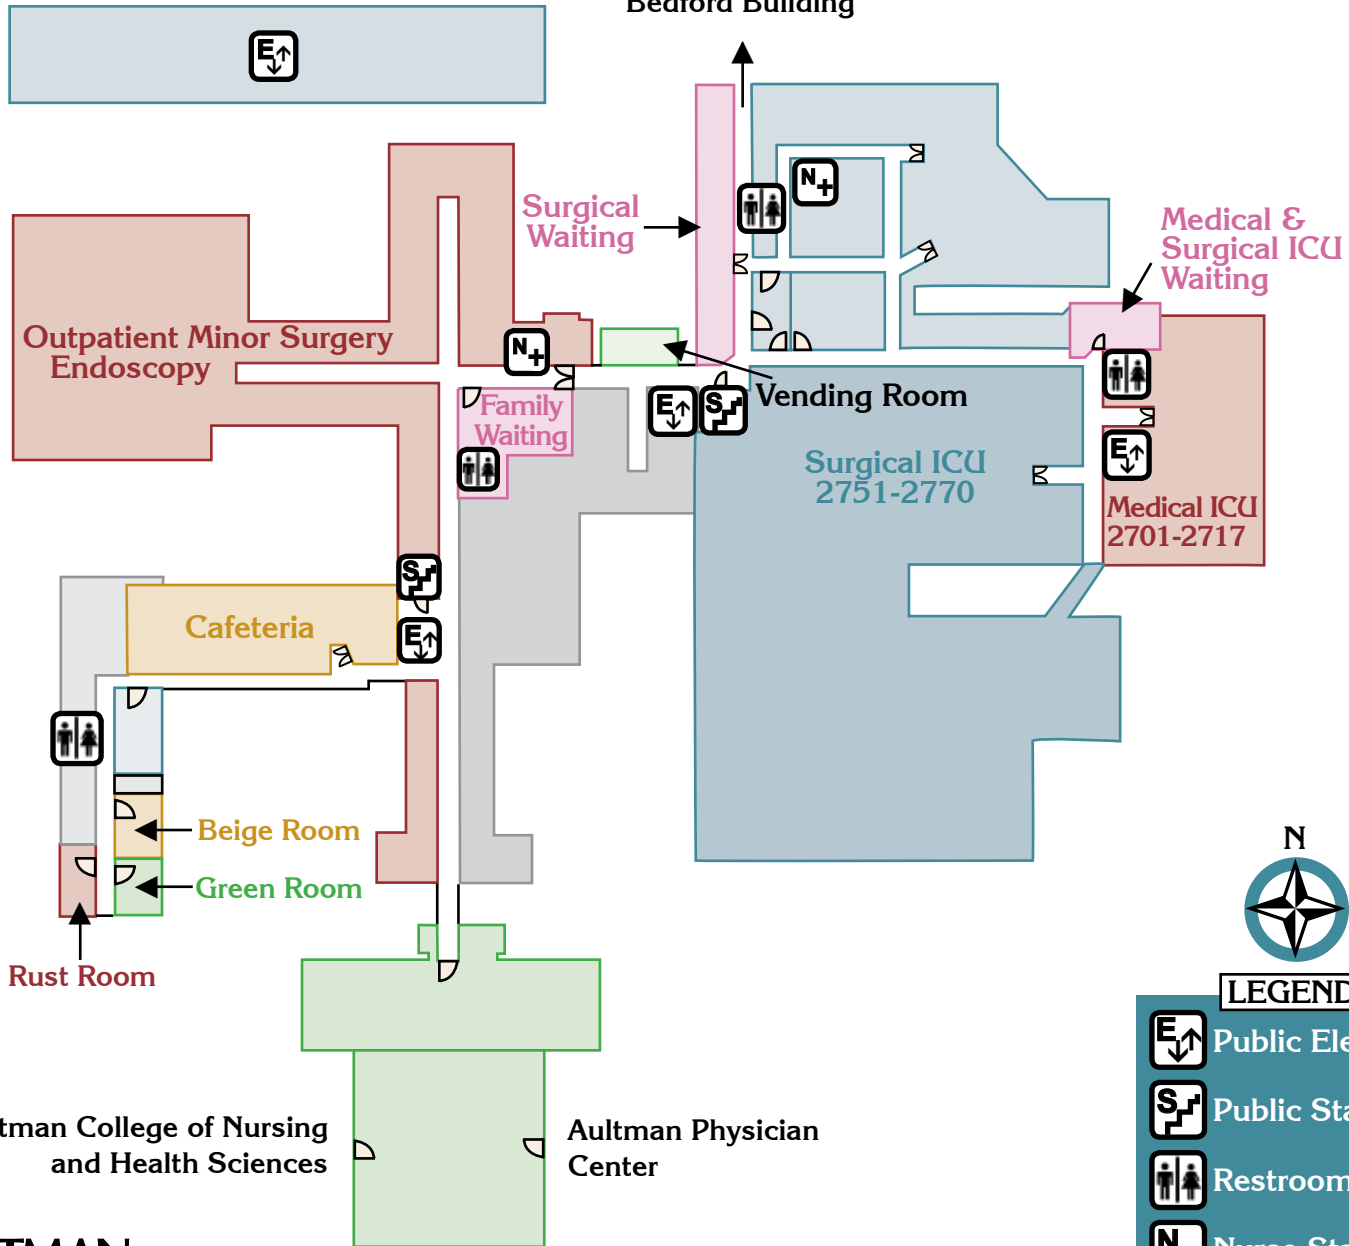

100-136

Stairs & Elevator to Parking Deck

LEGEND

-  Public Elevators
-  Public Stairs
-  Restroom
-  Nurse Station
-  Public Phone

AULTMAN
Main Hospital
First Floor *Main Level*

Walkway to Parking Deck

Walkway to Physician Office Building and
Bedford Building

LEGEND

- Public Elevators
- Public Stairs
- Restroom
- Nurse Station
- Public Phone

AULTMAN
Main Hospital
Second Floor

LEGEND

-  Public Elevators
-  Public Stairs
-  Restroom
-  Nurse Station
-  Public Phone

AULTMAN
Main Hospital
Third Floor

LEGEND

-  Public Elevators
-  Public Stairs
-  Restroom
-  Nurse Station
-  Public Phone

AULTMAN
Main Hospital
Fourth Floor

LEGEND

-  Public Elevators
-  Public Stairs
-  Restroom
-  Nurse Station
-  Public Phone

AULTMAN
Main Hospital
Fifth Floor

LEGEND

-  Public Elevators
-  Public Stairs
-  Restroom
-  Nurse Station
-  Public Phone

AULTMAN
Main Hospital
Sixth Floor

To Main Hospital

LEGEND

-  Public Elevators
-  Public Stairs
-  Restroom
-  Nurse Station
-  Public Phone