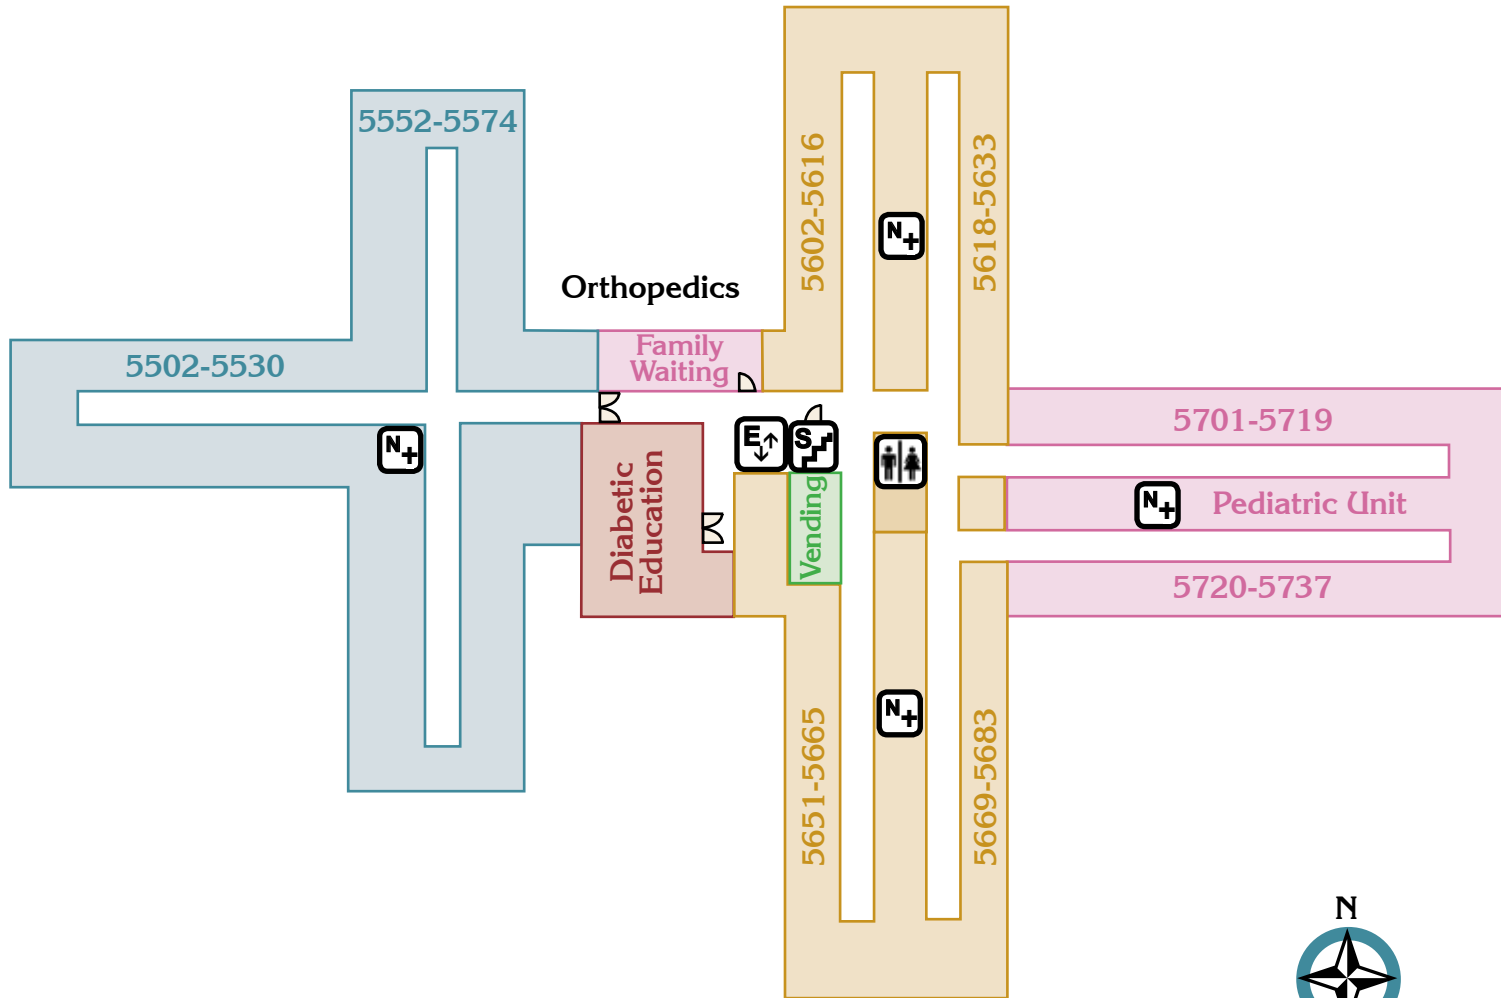

100-136

Stairs & Elevator to Parking Deck

LEGEND

-  Public Elevators
-  Public Stairs
-  Restroom
-  Nurse Station
-  Public Phone

AULTMAN
Main Hospital
First Floor *Main Level*

Walkway to Parking Deck

Walkway to Physician Office Building and
Bedford Building

LEGEND

- Public Elevators
- Public Stairs
- Restroom
- Nurse Station
- Public Phone

AULTMAN
Main Hospital
Second Floor

LEGEND

-  Public Elevators
-  Public Stairs
-  Restroom
-  Nurse Station
-  Public Phone

AULTMAN
Main Hospital
Third Floor

LEGEND

-  Public Elevators
-  Public Stairs
-  Restroom
-  Nurse Station
-  Public Phone

AULTMAN
Main Hospital
Fourth Floor

LEGEND

-  Public Elevators
-  Public Stairs
-  Restroom
-  Nurse Station
-  Public Phone

AULTMAN
Main Hospital
Fifth Floor

LEGEND

-  Public Elevators
-  Public Stairs
-  Restroom
-  Nurse Station
-  Public Phone

AULTMAN
Main Hospital
Sixth Floor

To Main Hospital

LEGEND

-  Public Elevators
-  Public Stairs
-  Restroom
-  Nurse Station
-  Public Phone