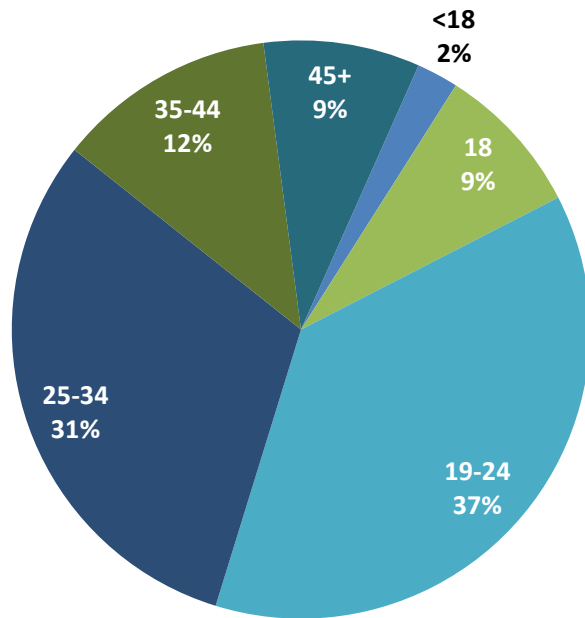

Student Demographics

Fall 2018
Institutional Research Office
Shannon L. Helfinstine, PhD

**Fall 2018
College Enrollment by Gender**

Five-Year Fall College Enrollment History by Gender

2018 Fall Enrollment by Race/Ethnicity

Five-Year Fall Enrollment History by Race/Ethnicity

Fall 2018 College Enrollment by Age (All Students, n=343)

F18 *Degree Seeking (n=329)
 MEAN = 28.5
 MEDIAN = 26
 MODE = 20

Five-Year Fall College Enrollment History by Age (*Degree-Seeking)

*Only degree-seeking students included = no College Credit Plus or "non-degree seeking".