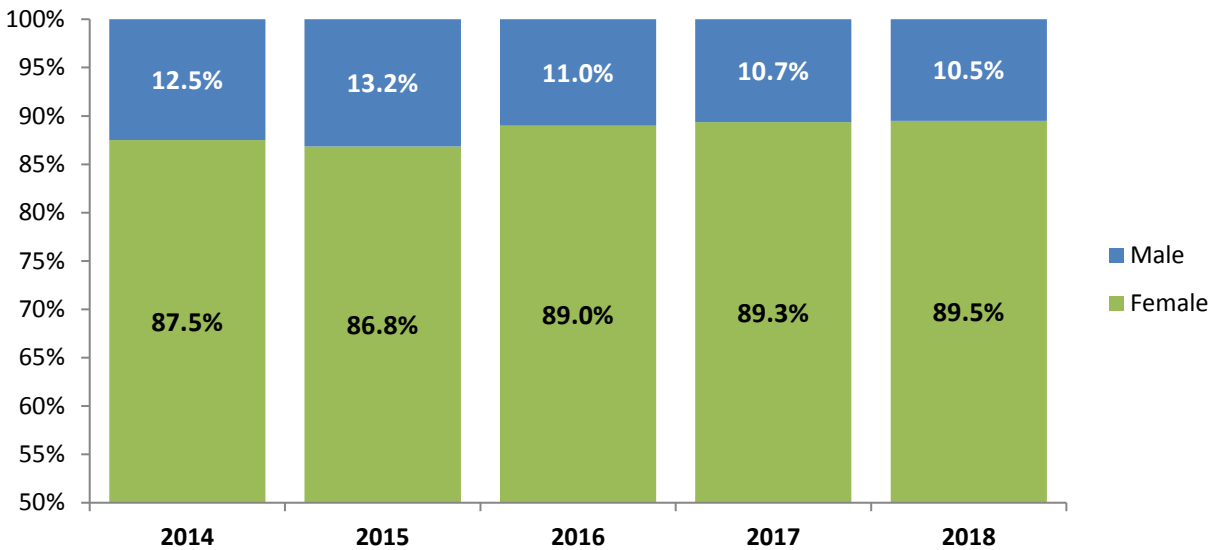

Student Demographics

Fall 2018
Institutional Research Office
Shannon L. Helfinstine, PhD

**Fall 2018
College Enrollment by Gender**

Five-Year Fall College Enrollment History by Gender

2018 Fall Enrollment by Race/Ethnicity

Five-Year Fall Enrollment History by Race/Ethnicity

Fall 2018 College Enrollment by Age (All Students, n=343)

F18 *Degree Seeking (n=329)
 MEAN = 28.5
 MEDIAN = 26
 MODE = 20

Five-Year Fall College Enrollment History by Age (*Degree-Seeking)