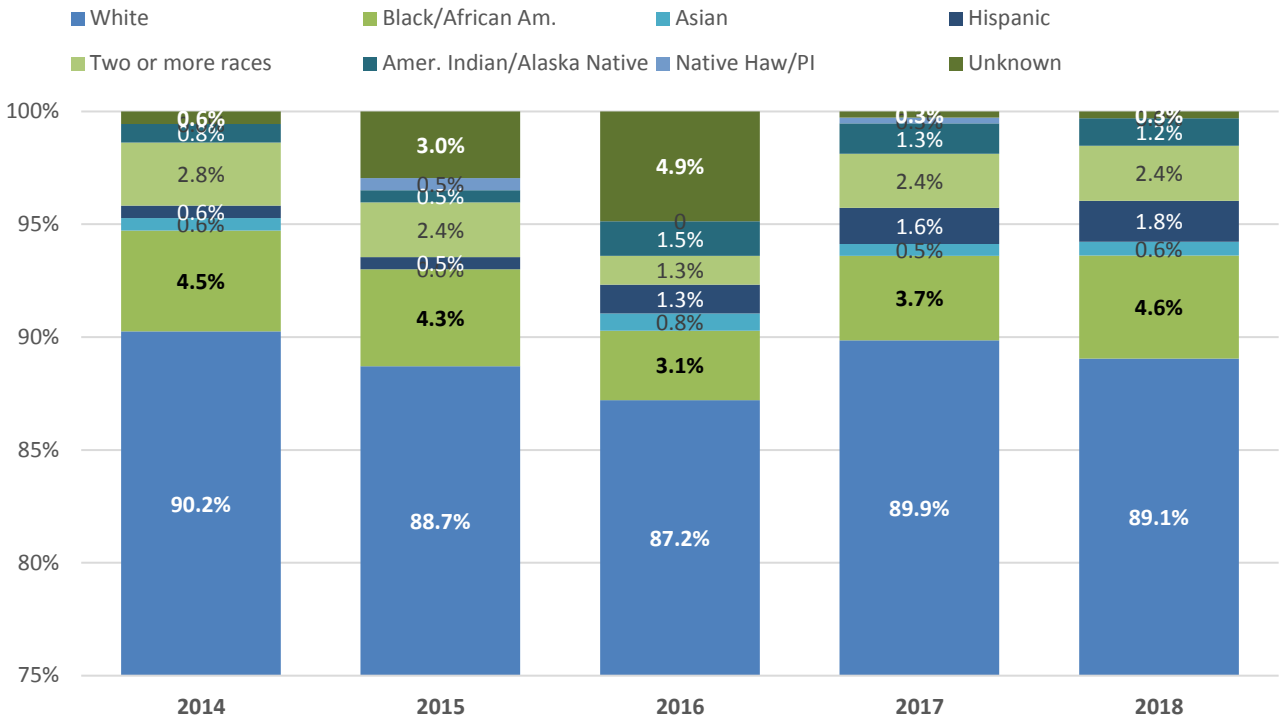

Student Demographics

Fall 2018
Institutional Research Office
Shannon L. Helfinstine, PhD

**Fall 2018
College Enrollment by Gender**

Five-Year Fall College Enrollment History by Gender

2018 Fall Enrollment by Race/Ethnicity

Five-Year Fall Enrollment History by Race/Ethnicity

Fall 2018 College Enrollment by Age (All Students, n=343)

F18 *Degree Seeking (n=329)
 MEAN = 28.5
 MEDIAN = 26
 MODE = 20

Five-Year Fall College Enrollment History by Age (*Degree-Seeking)