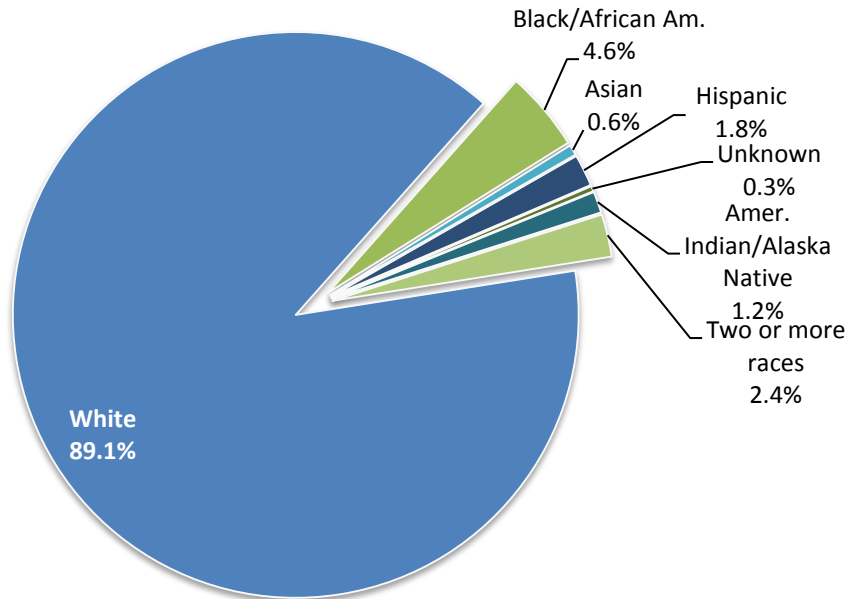

Student Demographics

Fall 2018
Institutional Research Office
Shannon L. Helfinstine, PhD

**Fall 2018
College Enrollment by Gender**

Five-Year Fall College Enrollment History by Gender

2018 Fall Enrollment by Race/Ethnicity

Five-Year Fall Enrollment History by Race/Ethnicity

Fall 2018 College Enrollment by Age (All Students, n=343)

F18 *Degree Seeking (n=329)
 MEAN = 28.5
 MEDIAN = 26
 MODE = 20

Five-Year Fall College Enrollment History by Age (*Degree-Seeking)

*Only degree-seeking students included = no College Credit Plus or "non-degree seeking".