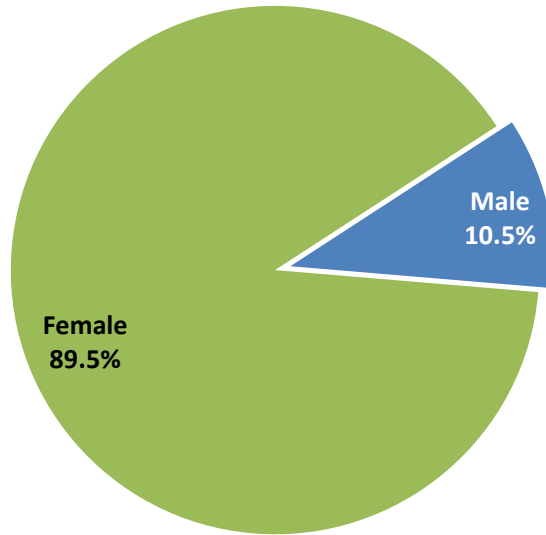

Student Demographics

Fall 2018
Institutional Research Office
Shannon L. Helfinstine, PhD

**Fall 2018
College Enrollment by Gender**

Five-Year Fall College Enrollment History by Gender

2018 Fall Enrollment by Race/Ethnicity

Five-Year Fall Enrollment History by Race/Ethnicity

Fall 2018 College Enrollment by Age (All Students, n=343)

F18 *Degree Seeking (n=329)
 MEAN = 28.5
 MEDIAN = 26
 MODE = 20

Five-Year Fall College Enrollment History by Age (*Degree-Seeking)