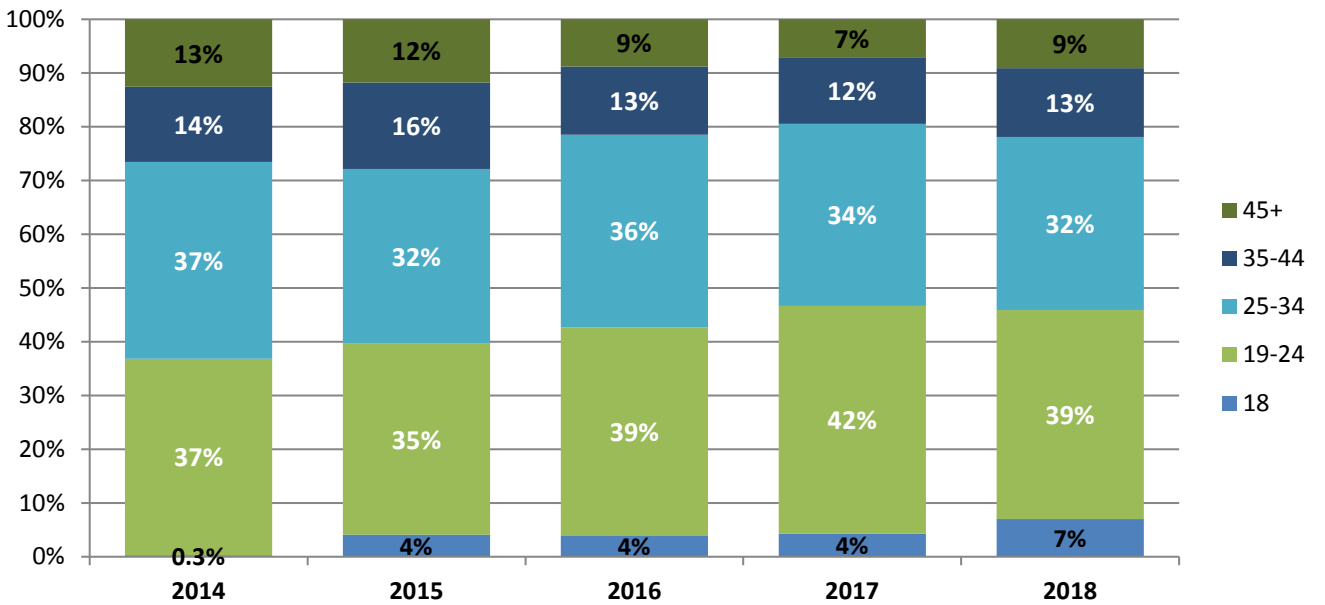

Student Demographics

Fall 2018
Institutional Research Office
Shannon L. Helfinstine, PhD

**Fall 2018
College Enrollment by Gender**

Five-Year Fall College Enrollment History by Gender

2018 Fall Enrollment by Race/Ethnicity

Five-Year Fall Enrollment History by Race/Ethnicity

Fall 2018 College Enrollment by Age (All Students, n=343)

F18 *Degree Seeking (n=329)
 MEAN = 28.5
 MEDIAN = 26
 MODE = 20

Five-Year Fall College Enrollment History by Age (*Degree-Seeking)

*Only degree-seeking students included = no College Credit Plus or "non-degree seeking".