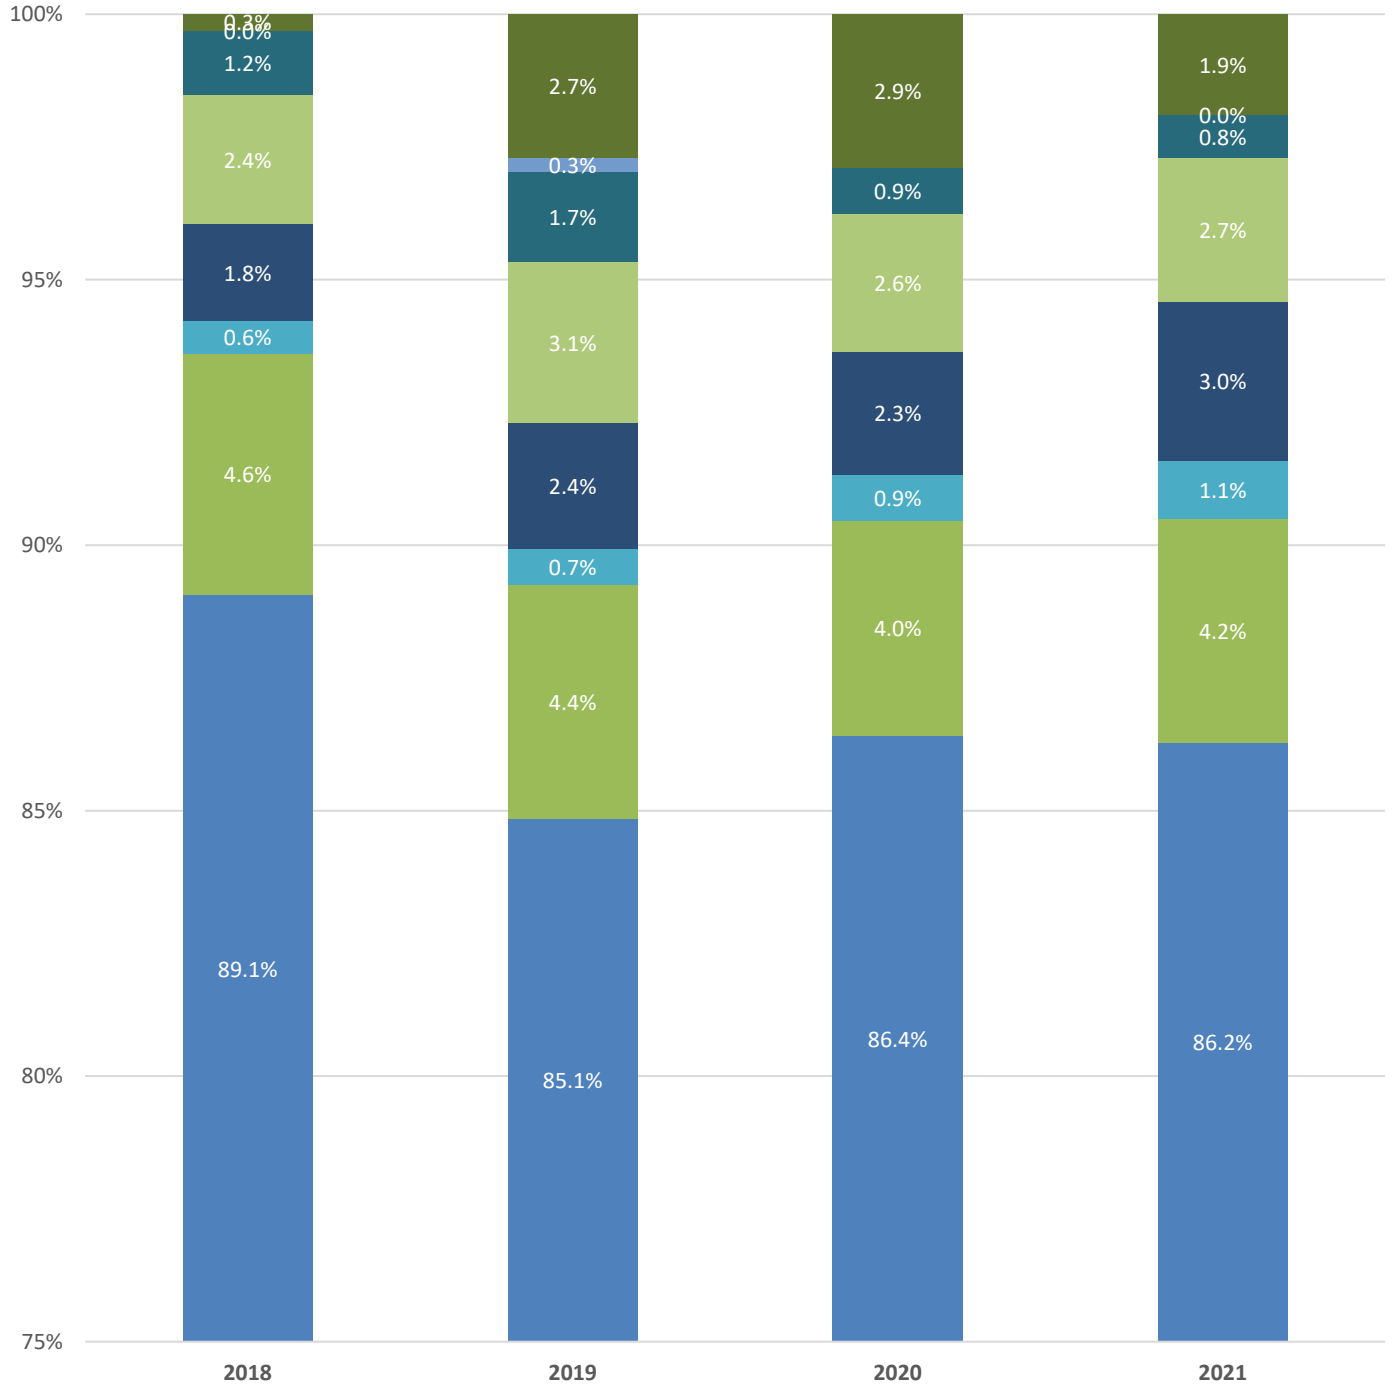

Student Demographics

Fall 2021

Data compiled and reported by the Registrar and Institutional Research.

Fall 2021 Enrollment by Race/Ethnicity

09.22.21

Five-Year Fall Enrollment History by Race/Ethnicity

■ White
 ■ Black/African Am.
 ■ Asian
 ■ Hispanic
 ■ Two or more races
 ■ Amer. Indian/Alaska Native
 ■ Native Haw/PI
 ■ Unknown

Fall 2021 College Enrollment by Age (Degree-Seeking)

Five-Year Fall College Enrollment History by Age 09.22.21

Only degree- or certificate-seeking students included in all above graphs (i.e., College Credit Plus and non-degree seeking students are excluded).