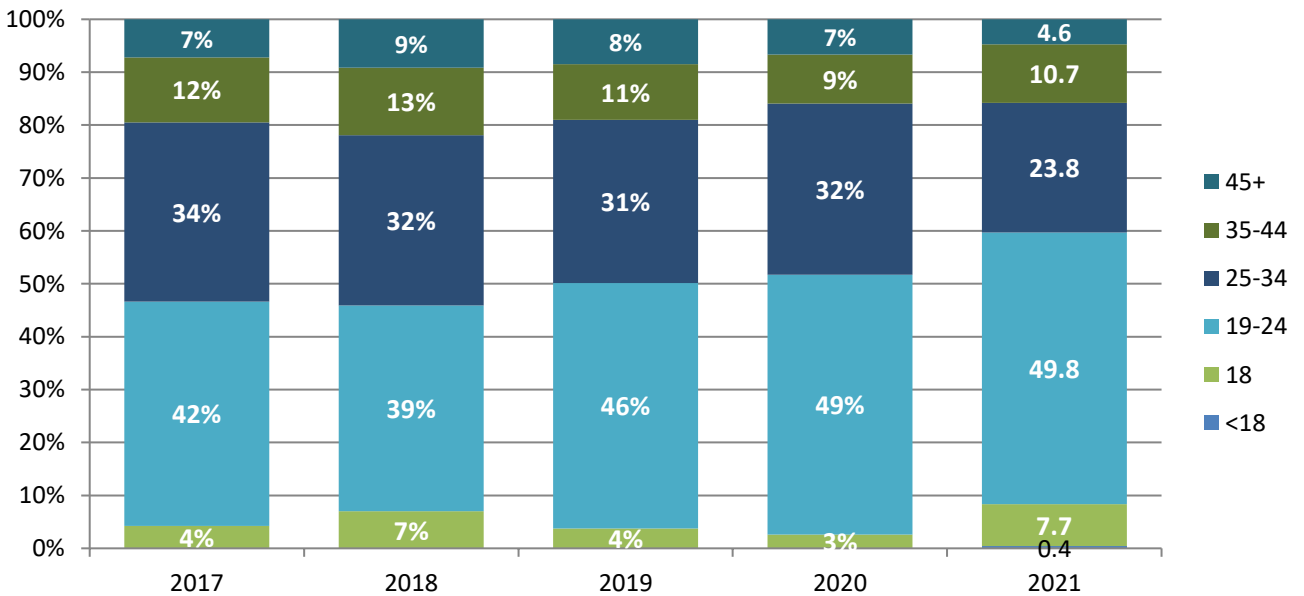

Student Demographics

Fall 2021

Data compiled and reported by the Registrar and Institutional Research.

Fall 2021 Enrollment by Race/Ethnicity

09.22.21

Five-Year Fall Enrollment History by Race/Ethnicity

■ White
 ■ Black/African Am.
 ■ Asian
 ■ Hispanic
 ■ Two or more races
 ■ Amer. Indian/Alaska Native
 ■ Native Haw/PI
 ■ Unknown

Fall 2021 College Enrollment by Age (Degree-Seeking)

Five-Year Fall College Enrollment History by Age 09.22.21

Only degree- or certificate-seeking students included in all above graphs (i.e., College Credit Plus and non-degree seeking students are excluded).