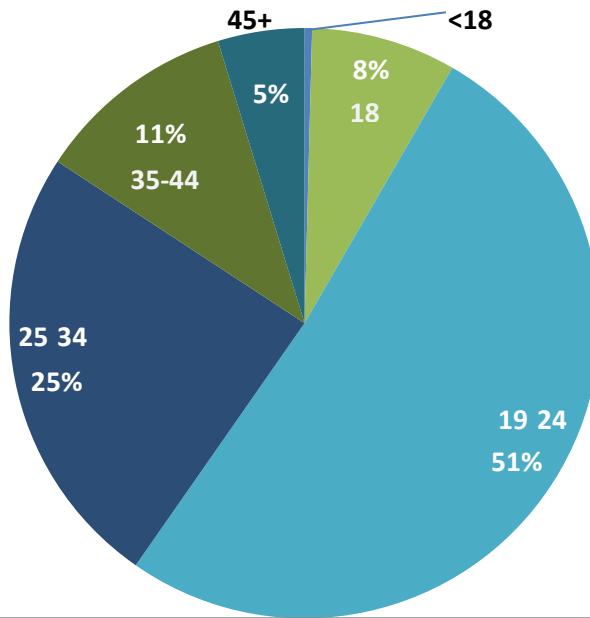

Student Demographics

Fall 2021

Data compiled and reported by the Registrar and Institutional Research.

Fall 2021 Enrollment by Race/Ethnicity

09.22.21

Five-Year Fall Enrollment History by Race/Ethnicity

■ White
 ■ Black/African Am.
 ■ Asian
 ■ Hispanic
 ■ Two or more races
 ■ Amer. Indian/Alaska Native
 ■ Native Haw/PI
 ■ Unknown

Fall 2021 College Enrollment by Age (Degree-Seeking)

Five-Year Fall College Enrollment History by Age 09.22.21

Only degree- or certificate-seeking students included in all above graphs (i.e., College Credit Plus and non-degree seeking students are excluded).