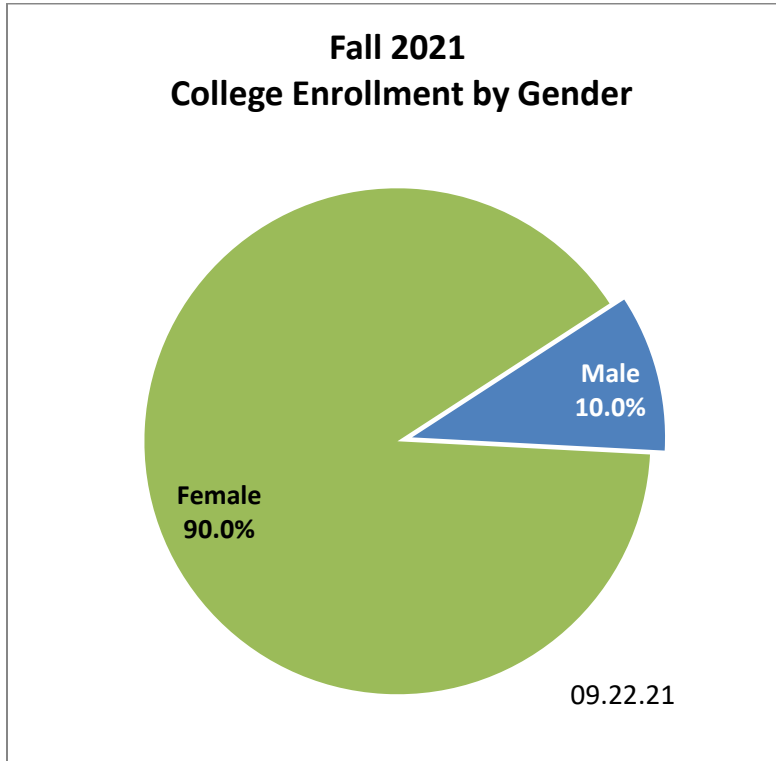

Student Demographics

Fall 2021

Data compiled and reported by the Registrar and Institutional Research.

Fall 2021 Enrollment by Race/Ethnicity

09.22.21

Five-Year Fall Enrollment History by Race/Ethnicity

■ White
 ■ Black/African Am.
 ■ Asian
 ■ Hispanic
 ■ Two or more races
 ■ Amer. Indian/Alaska Native
 ■ Native Haw/PI
 ■ Unknown

Fall 2021 College Enrollment by Age (Degree-Seeking)

Five-Year Fall College Enrollment History by Age 09.22.21

Only degree- or certificate-seeking students included in all above graphs (i.e., College Credit Plus and non-degree seeking students are excluded).