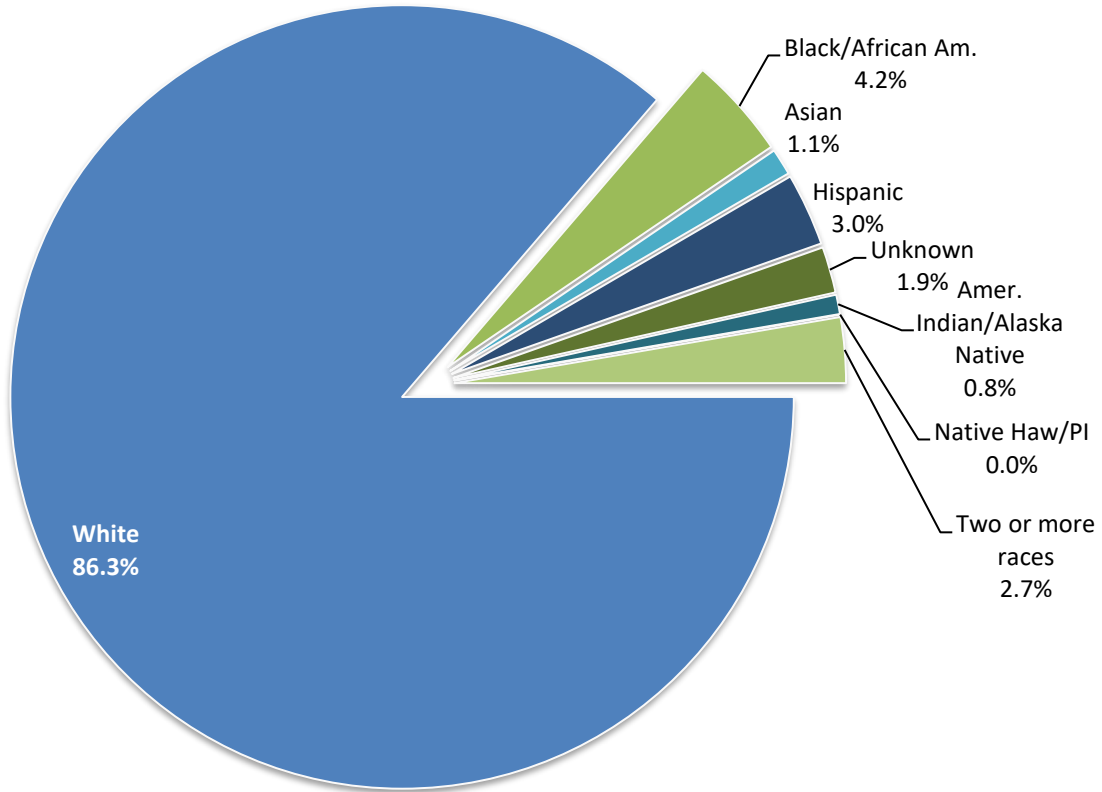

Student Demographics

Fall 2021

Data compiled and reported by the Registrar and Institutional Research.

Fall 2021 Enrollment by Race/Ethnicity

09.22.21

Five-Year Fall Enrollment History by Race/Ethnicity

■ White
 ■ Black/African Am.
 ■ Asian
 ■ Hispanic
 ■ Two or more races
 ■ Amer. Indian/Alaska Native
 ■ Native Haw/PI
 ■ Unknown

Fall 2021 College Enrollment by Age (Degree-Seeking)

Five-Year Fall College Enrollment History by Age 09.22.21

Only degree- or certificate-seeking students included in all above graphs (i.e., College Credit Plus and non-degree seeking students are excluded).