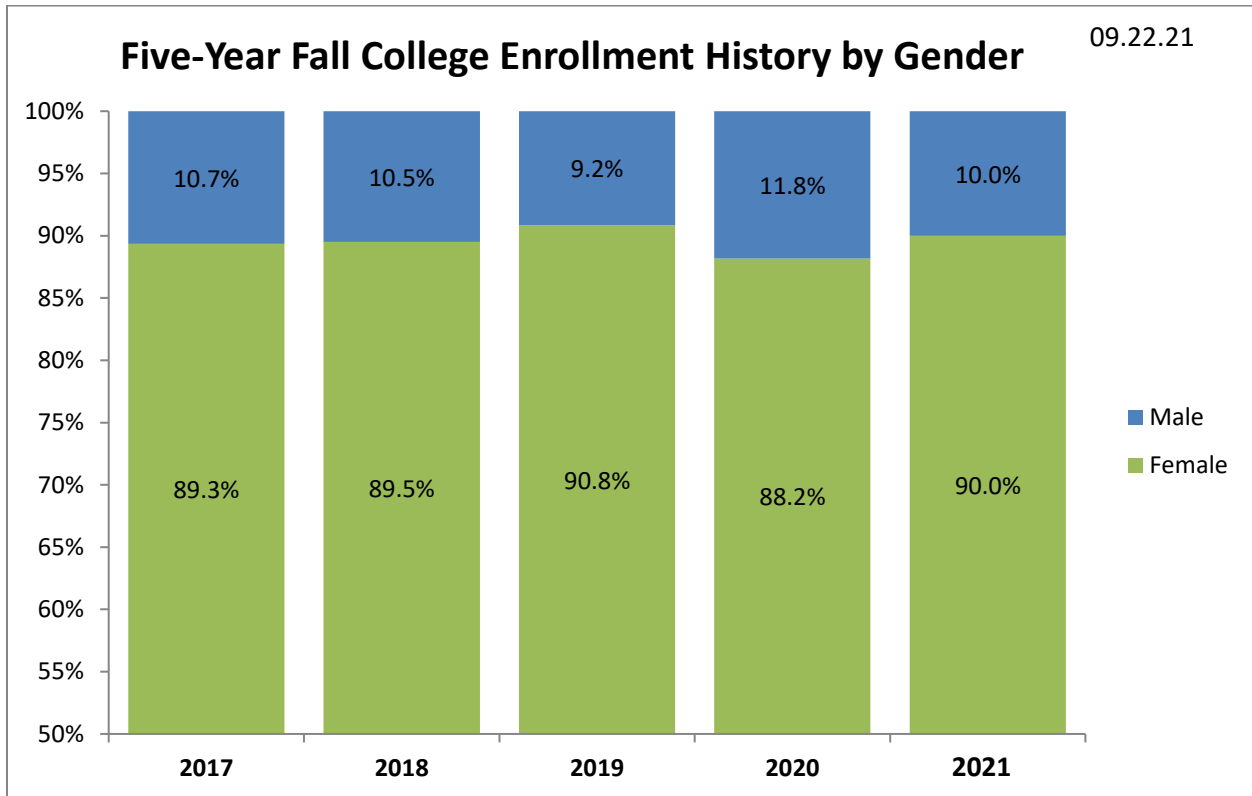

Student Demographics

Fall 2021

Data compiled and reported by the Registrar and Institutional Research.

Fall 2021 Enrollment by Race/Ethnicity

09.22.21

Five-Year Fall Enrollment History by Race/Ethnicity

■ White
 ■ Black/African Am.
 ■ Asian
 ■ Hispanic
 ■ Two or more races
 ■ Amer. Indian/Alaska Native
 ■ Native Haw/PI
 ■ Unknown

Fall 2021 College Enrollment by Age (Degree-Seeking)

Five-Year Fall College Enrollment History by Age 09.22.21

Only degree- or certificate-seeking students included in all above graphs (i.e., College Credit Plus and non-degree seeking students are excluded).