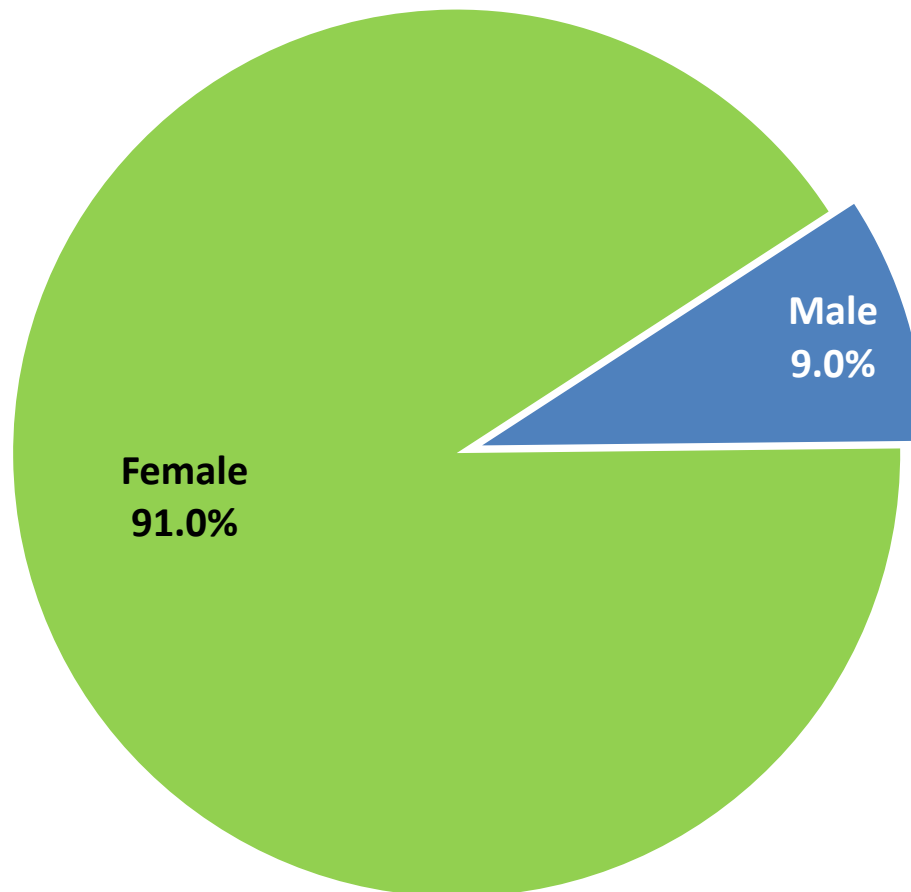

# Student Demographics

Fall 2023

Data compiled and reported by Christine Court, Registrar and Chair of Data Management

**Fall 2023  
College Enrollment by Gender**

Fall 2023 Enrollment by Race/Ethnicity

5 Year Enrollment by Program

Fall 2023 Enrollment by Age

■ <18 ■ 18 ■ 19-24 ■ 25-34 ■ 35-44 ■ 45+