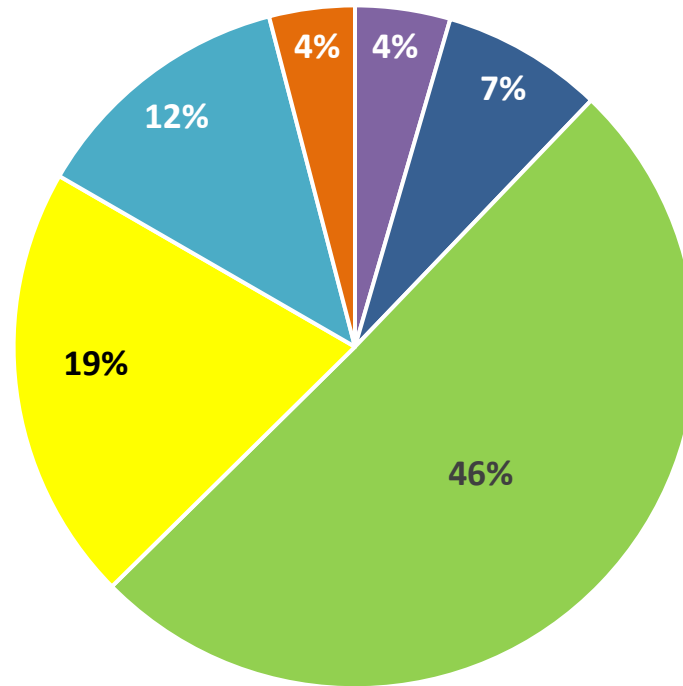

# Student Demographics

Fall 2023

Data compiled and reported by Christine Court, Registrar and Chair of Data Management

**Fall 2023  
College Enrollment by Gender**

Fall 2023 Enrollment by Race/Ethnicity

5 Year Enrollment by Program

Fall 2023 Enrollment by Age

■ <18 ■ 18 ■ 19-24 ■ 25-34 ■ 35-44 ■ 45+