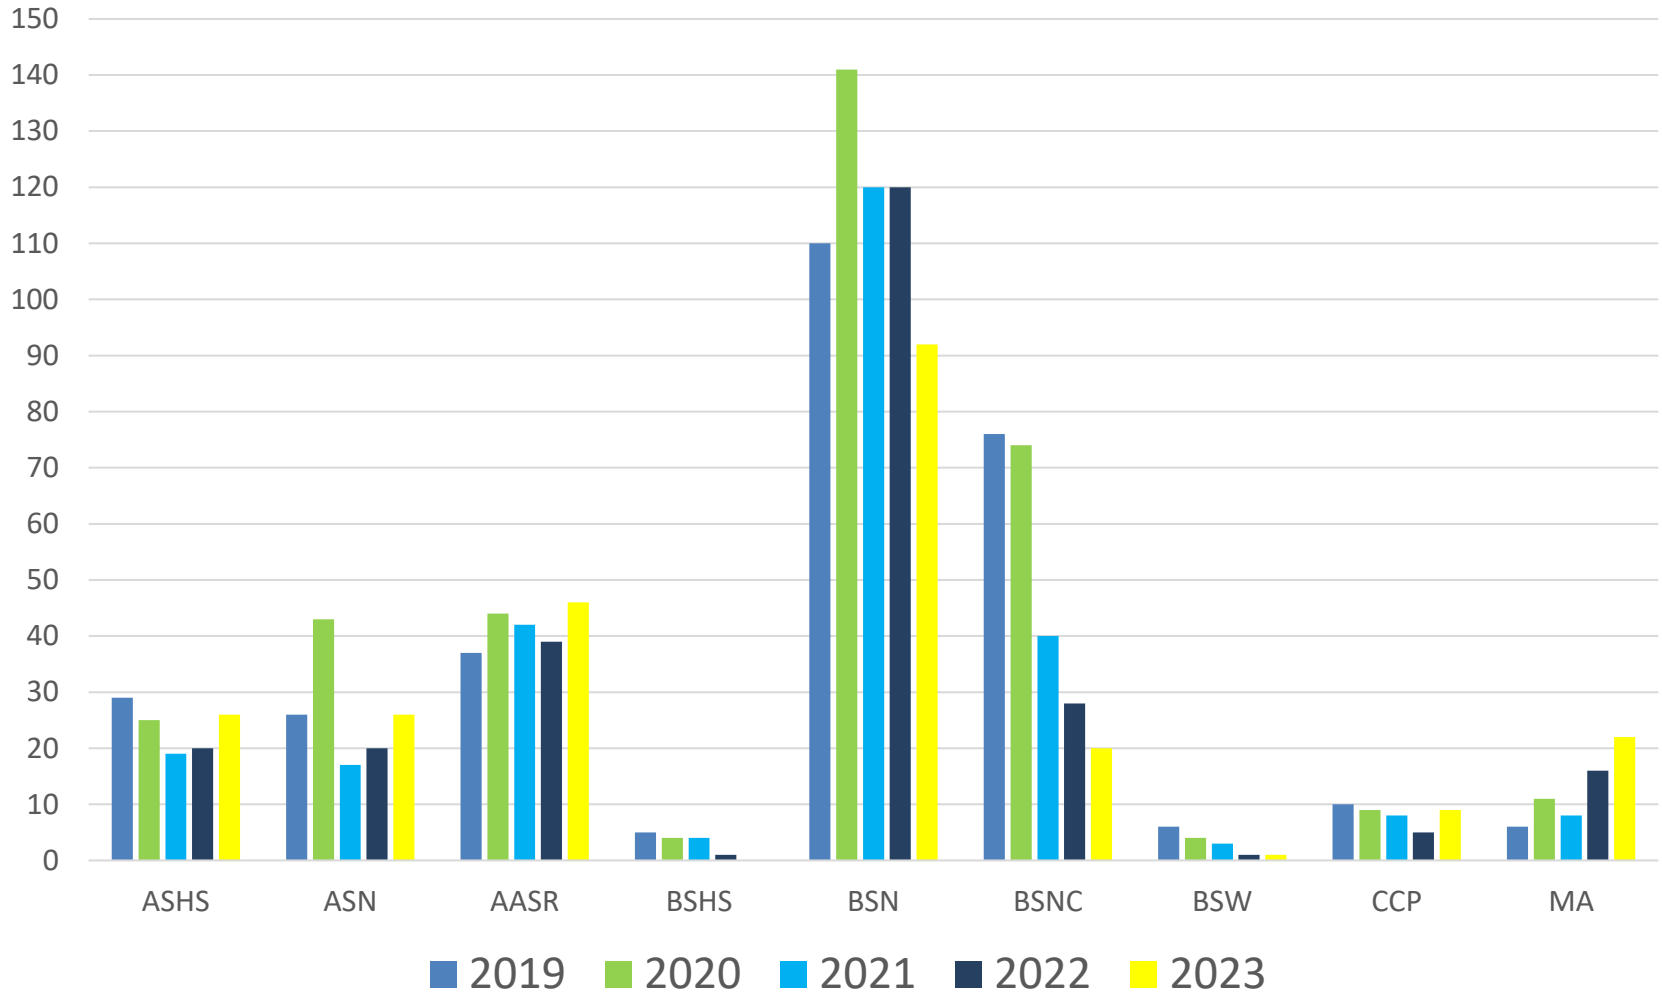

# Student Demographics

Fall 2023

Data compiled and reported by Christine Court, Registrar and Chair of Data Management

**Fall 2023  
College Enrollment by Gender**

Fall 2023 Enrollment by Race/Ethnicity

5 Year Enrollment by Program

Fall 2023 Enrollment by Age

■ <18 ■ 18 ■ 19-24 ■ 25-34 ■ 35-44 ■ 45+