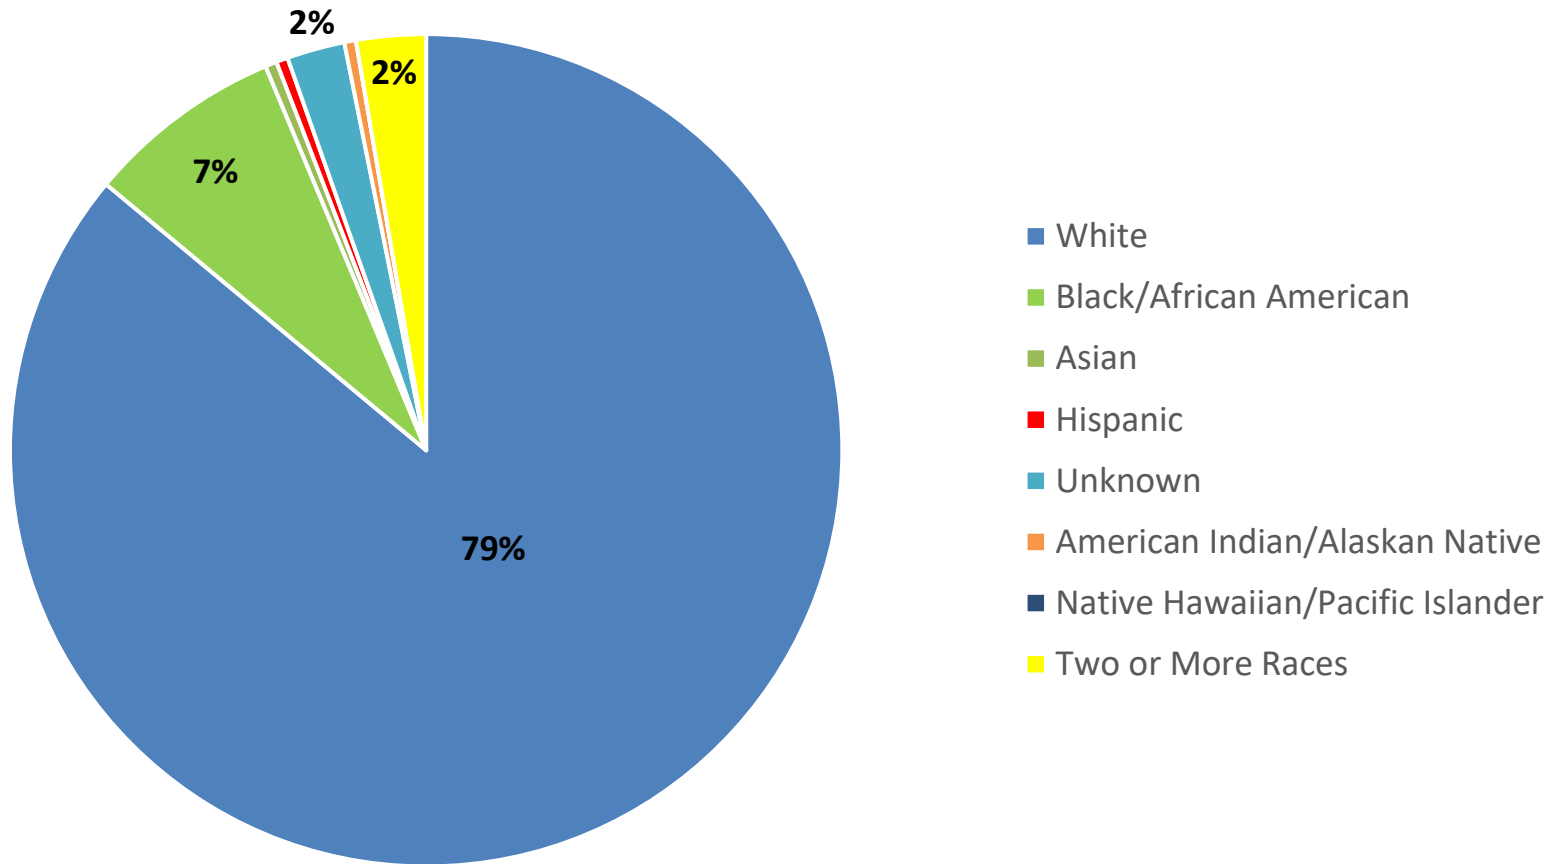

# Student Demographics

Fall 2023

Data compiled and reported by Christine Court, Registrar and Chair of Data Management

**Fall 2023  
College Enrollment by Gender**

Fall 2023 Enrollment by Race/Ethnicity

5 Year Enrollment by Program

Fall 2023 Enrollment by Age

■ <18 ■ 18 ■ 19-24 ■ 25-34 ■ 35-44 ■ 45+